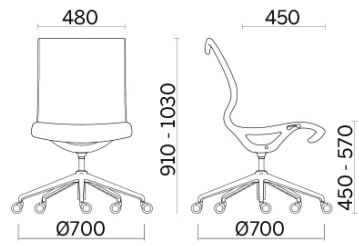

Meeting 5 star base