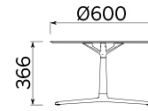

Tab

Tab, Paolo Scagnellato, Emanuele Bertolini, Jeremiah Ferrarese design, is the system of coffee tables available in three heights and two shapes - square and rectangular. The top, available in two different sizes, comes in white, black, natural wood and white or clear glass. An invaluable multitasker for every type of space.

Projects

Salone Internazionale del Mobile di Milano 2018, Milano, Italy (2018)

Sitland chez Gabriel, Parigi, France (2018)

Models

H 365 top ?
600 mm

H 740 top ?
600 mm

H 1055 top ?
600 mm