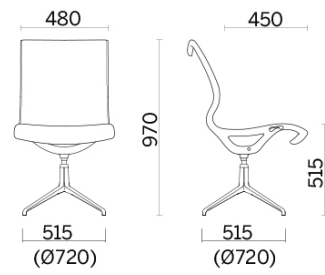

Meeting 4 star base