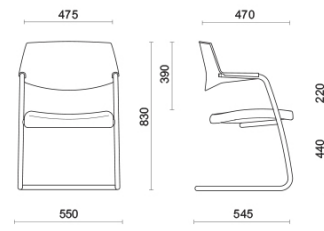

Models

Visitor chair