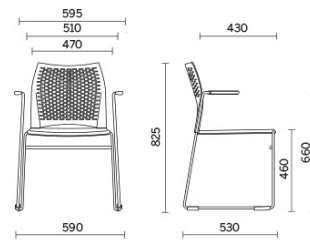

## Mail

Defined by an understated design which underscores its light weight and slim volumes, Mail is a multitasking seat, designed for public and shared spaces. Available with and without armrests and in the stool version, it offers a highly breathable back featuring geometric weaves and a padded seat which can be personalised with different finishes. It can also be fitted with a writing tablet and magazine rack. The version without armrests can be stacked horizontally.

## Visitor with armrests – back with holes entirely in polypropylene