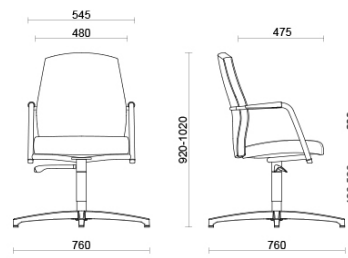

Projects

Avaya, Budapest, Hungary (2014)

BCC Sant'Elena, Padova, Italy (2013)

Meeting fixed height high back

Materials and colours

Upholstery

Leather TS
Available colours 13

Leather S
Available colours 13