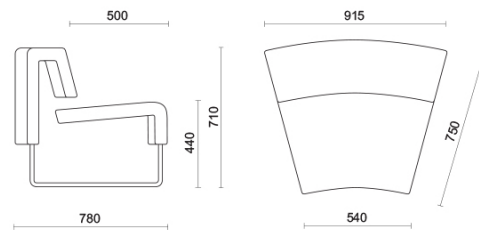

1 seater
modular unit -
concave

2 seater
modular unit
standard

Materials and colours

Upholstery

Leather S + Faux leather N
Available colours 13

Faux leather N
Available colours 13

Faux leather CX
Available colours 13