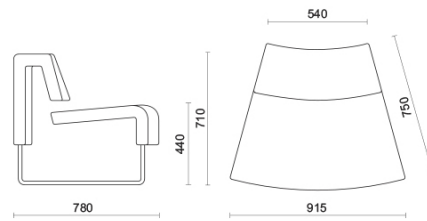

1 seater
modular unit -
concave

2 seater
modular unit
standard

Materials and colours

Upholstery

Leather S + Faux leather N
Available colours 13

Faux leather N
Available colours 13

Faux leather CX
Available colours 13