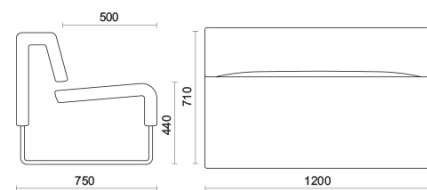

1 seater
modular unit -
concave

2 seater
modular unit
standard

Materials and colours

Upholstery

Leather S + Faux leather N
Available colours 13

Faux leather N
Available colours 13

Faux leather CX
Available colours 13