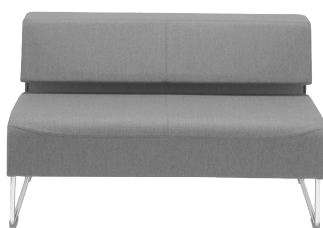

Path

Path, designed by Dorigo Design, is an innovative system of modular sofas, consisting of four modules, either straight, convex and concave, which can be teamed together in endless composition possibilities, to furnish any type of space with creativity and original freedom. The internal steel structure features springs and elastic belts for guaranteed comfort and durability. The upholstery is available in leather, eco-leather or fabric, in a host of different colours.

Projects

WBF, Milano, Italy (2013)

VimpelCom, Mosca, Russia (2011)

Bard College, New York, United States (2017)

Vilnius Bankas, Vilnius, Lithuania (2011)

Models

1 seater
modular unit

1 seater
modular unit -
convex

1 seater
modular unit -
concave

2 seater
modular unit
standard

Materials and colours

Upholstery

Leather S + Faux leather N
Available colours 13

Faux leather N
Available colours 13

Faux leather CX
Available colours 13