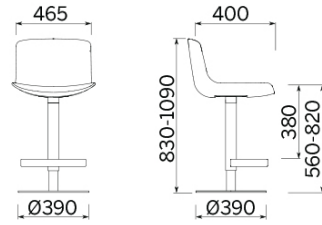

## Milos

Milos, Dorigo design, is a seating with extreme aesthetic lightness, with a single-shell seat with a slim and flexible line, supported by a solid and non-deformable inner frame in steel. The possibility of integrating a writing tablet in the armrest structure allows strategic use of the seat in rooms for training and conferences. Milos is also available in the stool version, in two different variants.

## Stool adjustable in height