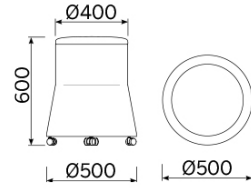

H 600 with casters