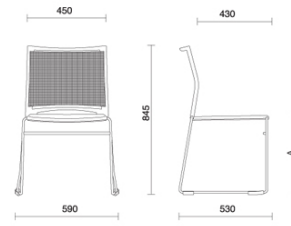

## Mail

Defined by an understated design which underscores its light weight and slim volumes, Mail is a multitasking seat, designed for public and shared spaces. Available with and without armrests and in the stool version, it offers a highly breathable back featuring geometric weaves and a padded seat which can be personalised with different finishes. It can also be fitted with a writing tablet and magazine rack. The version without armrests can be stacked horizontally.

## Visitor with mesh back