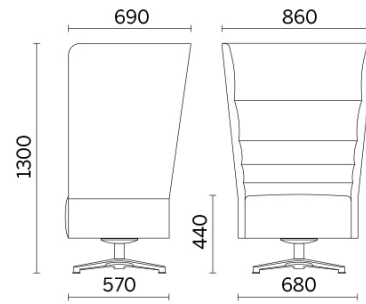

Sitland chez Gabriel, Parigi, France (2018)

Models

Single-seater
with floor-
standing base

Single-seater
with fixed
steel base
and 4 legs in
wood

Single-seater
swivel with
round steel
central base

Single-seater
with swivel
steel base
and 4 spokes
in wood

Single-seater
with swivel
four-spoke
base in
tubular steel

Single-seater
with swivel
four-spoke
base in die
cast
aluminium

2-seater sofa
full-height
frame

Two-seater
with steel
base and 4
spokes in
wood

Two-seater
with four-
spoke steel
base