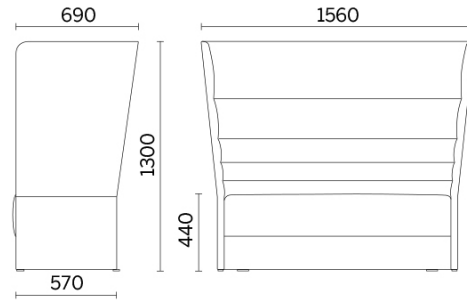

Sitland chez Gabriel, Parigi, France (2018)

Models

Single-seater
with floor-
standing base

Single-seater
with fixed
steel base
and 4 legs in
wood

Single-seater
swivel with
round steel
central base

Single-seater
with swivel
steel base
and 4 spokes
in wood

Single-seater
with swivel
four-spoke
base in
tubular steel

Single-seater
with swivel
four-spoke
base in die
cast
aluminium

2-seater sofa
full-height
frame

Two-seater
with steel
base and 4
spokes in
wood

Two-seater
with four-
spoke steel
base