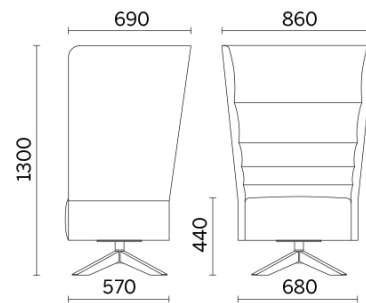

Sitland chez Gabriel, Parigi, France (2018)

Models

Single-seater
with floor-
standing base

Single-seater
with fixed
steel base
and 4 legs in
wood

Single-seater
swivel with
round steel
central base

Single-seater
with swivel
steel base
and 4 spokes
in wood

Single-seater
with swivel
four-spoke
base in
tubular steel

Single-seater
with swivel
four-spoke
base in die
cast
aluminium

2-seater sofa
full-height
frame

Two-seater
with steel
base and 4
spokes in
wood

Two-seater
with four-
spoke steel
base