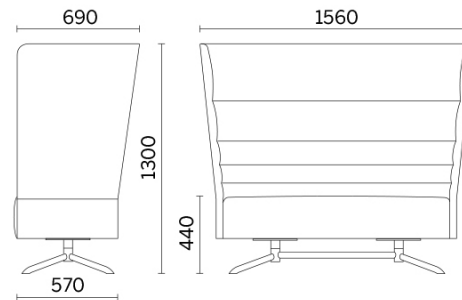

Single-seater
with swivel
four-spoke
base in
tubular steel

Single-seater
with swivel
four-spoke
base in die
cast
aluminium

2-seater sofa
full-height
frame

Two-seater
with steel
base and 4
spokes in
wood

Two-seater
with four-
spoke steel
base