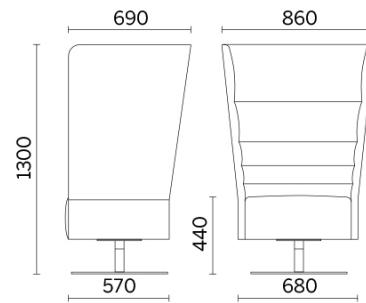

Sitland chez Gabriel, Parigi, France (2018)

Models

Single-seater
with floor-
standing base

Single-seater
with fixed
steel base
and 4 legs in
wood

Single-seater
swivel with
round steel
central base

Single-seater
with swivel
steel base
and 4 spokes
in wood

Single-seater
with swivel
four-spoke
base in
tubular steel

Single-seater
with swivel
four-spoke
base in die
cast
aluminium

2-seater sofa
full-height
frame

Two-seater
with steel
base and 4
spokes in
wood

Two-seater
with four-
spoke steel
base