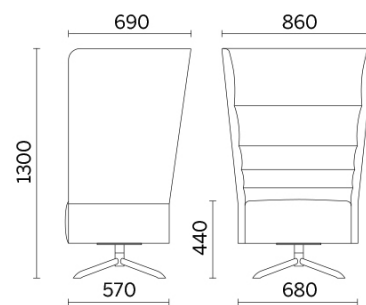

Sitland chez Gabriel, Parigi, France (2018)

Models

Single-seater
with floor-
standing base

Single-seater
with fixed
steel base
and 4 legs in
wood

Single-seater
swivel with
round steel
central base

Single-seater
with swivel
steel base
and 4 spokes
in wood

Single-seater
with swivel
four-spoke
base in
tubular steel

Single-seater
with swivel
four-spoke
base in die
cast
aluminium

2-seater sofa
full-height
frame

Two-seater
with steel
base and 4
spokes in
wood

Two-seater
with four-
spoke steel
base