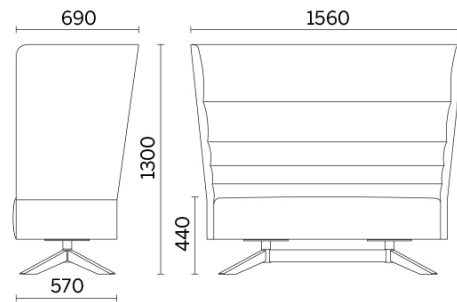

Sitland chez Gabriel, Parigi, France (2018)

Models

Single-seater
with floor-
standing base

Single-seater
with fixed
steel base
and 4 legs in
wood

Single-seater
swivel with
round steel
central base

Single-seater
with swivel
steel base
and 4 spokes
in wood

Single-seater
with swivel
four-spoke
base in
tubular steel

Single-seater
with swivel
four-spoke
base in die
cast
aluminium

2-seater sofa
full-height
frame

Two-seater
with steel
base and 4
spokes in
wood

Two-seater
with four-
spoke steel
base