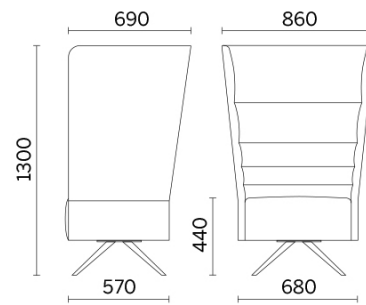

Sitland chez Gabriel, Parigi, France (2018)

Models

Single-seater
with floor-
standing base

Single-seater
with fixed
steel base
and 4 legs in
wood

Single-seater
swivel with
round steel
central base

Single-seater
with swivel
steel base
and 4 spokes
in wood

Single-seater
with swivel
four-spoke
base in
tubular steel

Single-seater
with swivel
four-spoke
base in die
cast
aluminium

2-seater sofa
full-height
frame

Two-seater
with steel
base and 4
spokes in
wood

Two-seater
with four-
spoke steel
base