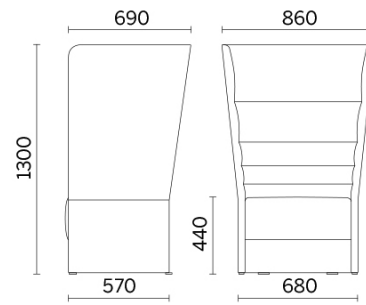

Sitland chez Gabriel, Parigi, France (2018)

Models

Single-seater
with floor-
standing base

Single-seater
with fixed
steel base
and 4 legs in
wood

Single-seater
swivel with
round steel
central base

Single-seater
with swivel
steel base
and 4 spokes
in wood

Single-seater
with swivel
four-spoke
base in
tubular steel

Single-seater
with swivel
four-spoke
base in die
cast
aluminium

2-seater sofa
full-height
frame

Two-seater
with steel
base and 4
spokes in
wood

Two-seater
with four-
spoke steel
base