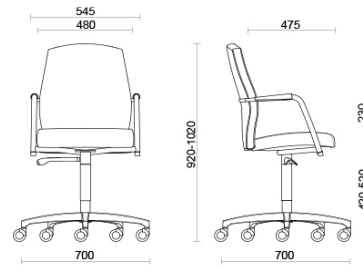

Projects

Avaya, Budapest, Hungary (2014)

BCC Sant'Elena, Padova, Italy (2013)

Meeting height adjustable high back

Materials and colours

Upholstery

Leather TS
Available colours 13

Leather S
Available colours 13