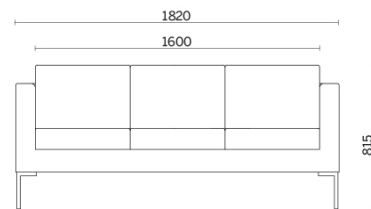

Projects

Saint Vincent's Hospital, Dublino, Ireland (2015)

Models

Canapé
armchair

Canapé 2
seater

Canapé 3
seater

Canapé GL 1
seater

Canapé GL 2
seater