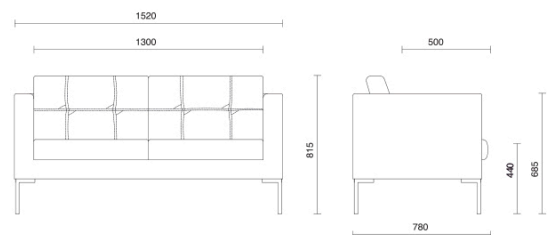

Projects

Saint Vincent's Hospital, Dublino, Ireland (2015)

Models

Canapé
armchair

Canapé 2
seater

Canapé 3
seater

Canapé GL 1
seater

Canapé GL 2
seater