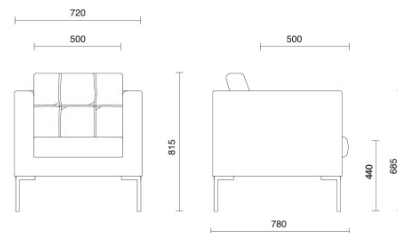

Projects

Saint Vincent's Hospital, Dublino, Ireland (2015)

Models

Canapé
armchair

Canapé 2
seater

Canapé 3
seater

Canapé GL 1
seater

Canapé GL 2
seater