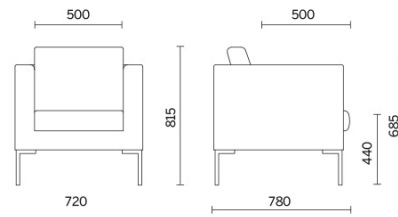

Models

Canapé
armchair