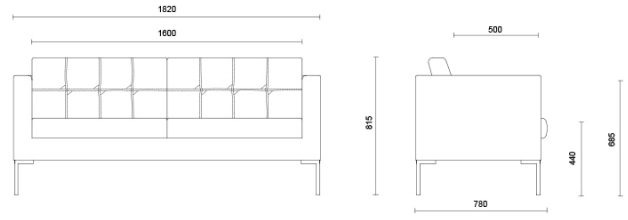

Canapé GL 3
seater