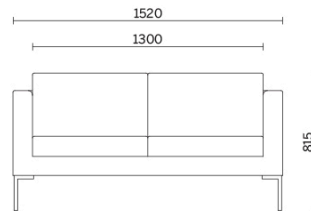

Projects

Saint Vincent's Hospital, Dublino, Ireland (2015)

Models

Canapé
armchair

Canapé 2
seater

Canapé 3
seater

Canapé GL 1
seater

Canapé GL 2
seater