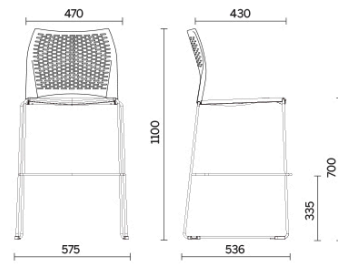

Mail

Defined by an understated design which underscores its light weight and slim volumes, Mail is a multitasking seat, designed for public and shared spaces. Available with and without armrests and in the stool version, it offers a highly breathable back featuring geometric weaves and a padded seat which can be personalised with different finishes. It can also be fitted with a writing tablet and magazine rack. The version without armrests can be stacked horizontally.

Projects

Beauty Center, London, United Kingdom (2013)

Stockholm Furniture Fair, Stoccolma, Sweden (2012)

Stool

Materials and colours

Seat Upholstery

Fabric AB
Available colours 13

Fabric AL | Alba
Available colours 9