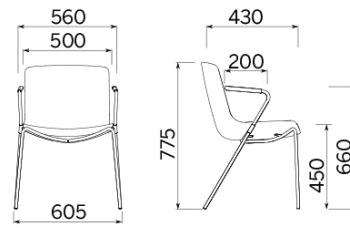

## Milos

Milos, Dorigo design, is a seating with extreme aesthetic lightness, with a single-shell seat with a slim and flexible line, supported by a solid and non-deformable inner frame in steel. The possibility of integrating a writing tablet in the armrest structure allows strategic use of the seat in rooms for training and conferences. Milos is also available in the stool version, in two different variants.

## 4-leg with armrests