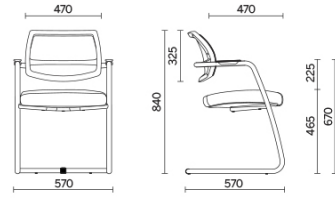

Models

Sled base
visitor chair