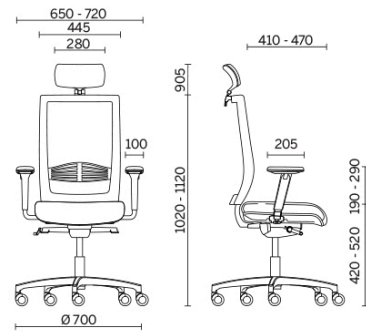

## Web-on

Web-on is a very comfortable office chair with mesh upholstery available in a wide range of standard colours. Five positions for the synchronised adjustment of seat and backrest, adjustable seat depth and manual adjustment of the recline tilt ensure a relaxing, ergonomic posture, ideal for long hours of daily use.

## Manager with adjustable headrest inclination