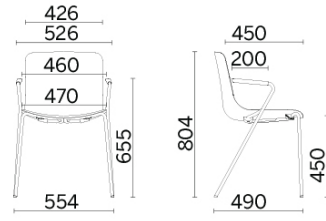

4-leg with armrests