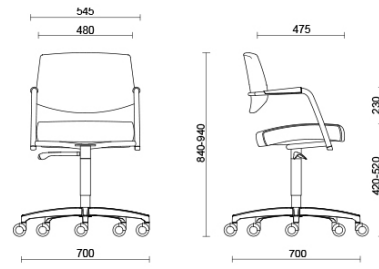

Projects

Avaya, Budapest, Hungary (2014)

BCC Sant'Elena, Padova, Italy (2013)

Meeting height adjustable medium back

Materials and colours

Upholstery

Leather TS
Available colours 13

Leather S
Available colours 13