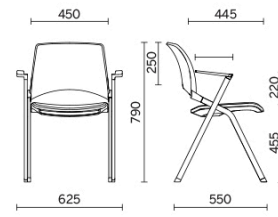

Models

4 legged
frame