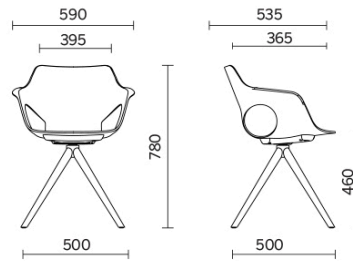

## Hug

Hug is the innovative and multifunctional seat with single shell in plastic, with full personalisation, for maximum freedom of composition. Available with sled base, four feet or trestle, in different finishes, Hug is dressed in a palette of fashion colours, for the stylish furnishing of spaces for sharing, meeting and waiting in various types of environments. Particularly sophisticated is the version with shell in wood, for a design with a natural style.

## One-shell structure in polypropylene with 4 legs frame