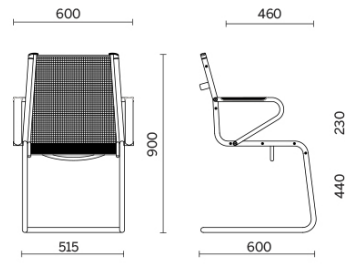

Visitor chair sled base