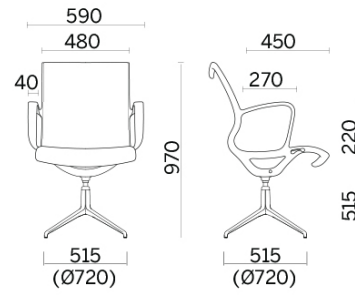

Meeting 4 star base with armrests