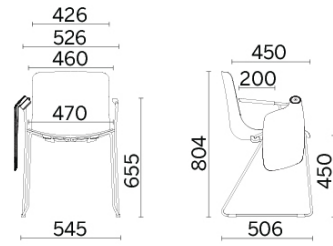

Sled base with armrests and writing tablet