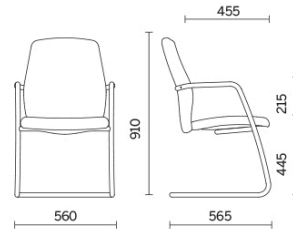

High back visitor chair