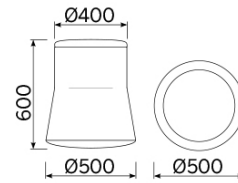

Joy 3D special edition