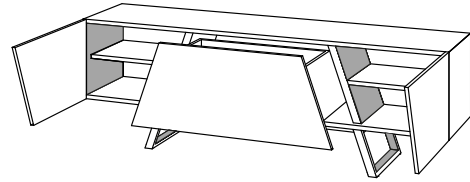

617	Credenza Sideboard	Dim.	H	Kg		CBM
		240x50	75	98	x3	1.204

front side in "soft touch"

body

lacquered legs