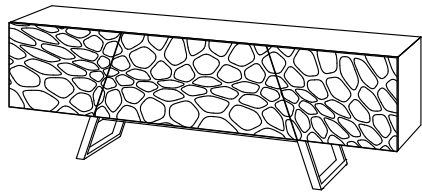

The heavy furniture for the living are not cool anymore. The design estimators are looking for lighter furniture. The sideboard "Move" designed by Mac Stopa gains the attention in every location and offers wide room for placing things maintaining an incredible lightness. The structure in American walnut or oak veneered MDF is available also in black or white matt lacquer. The shelves and the doors are the Move's distinctive trait. The front surface of Move is available both in MDF with the three-dimensional effect, American walnut or oak veneered, and in the innovative material soft touch with the 3D texture.

mac_stopa

move_617

		Dim.	H	Kg		CBM
617	Credenza Sideboard	190x50	75	82.5	x3	1.204
617	Credenza Sideboard	240x50	75	98	x3	1.204

front in "wood"

R 3.102
oak light stain

R 3.144
solid oak wengé stain

NC 8.146
black walnut stain

body

R 3.102
oak light stain

R 3.144
solid oak wengé stain

NC 8.146
black walnut stain

1.337
black lacquered

1.333
white lacquered

lacquered legs

1.337
black lacquered

1.333
white lacquered

617	Credenza Sideboard	Dim.	H	Kg		CBM
		240x50	75	98	x3	1.204

front side in "soft touch"

body

lacquered legs