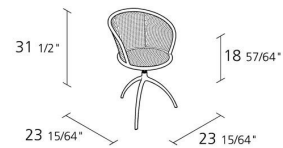

Alias

YOUNG LADY / 901

Paolo Rizzatto

Swivel easy chair with structure in die-cast polished or stove enamelled aluminium, interchangeable seat in Viennese cane, back in Viennese cane.

INFORMATION

Warranty 5 years

100% Recyclable

1

Boxes number

1

Max number pieces
per a box

0,409

Volume in m³

6

Gross weight in Kg

FINISHES YOUNG LADY / 901

POLISHED ALUMINIUM

AB

STOVE ENAMELLED STEEL

A009

STOVE ENAMELLED ALUMINIUM

A009