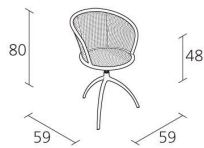

Alias

YOUNG LADY / 901

Paolo Rizzatto

Swivel easy chair with structure in die-cast polished or stove enamelled aluminium, interchangeable seat in Viennese cane, back in Viennese cane.

INFORMATION

Warranty 5 years

100% Recyclable

1

Boxes number

1

Max number pieces
per a box

0,409

Volume in m³

6