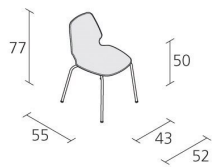

Alias

TINDARI CHAIR / 516

Alfredo Häberli

Armchair with structure in stove enamelled or chromed steel. Seat and back in solid plastic material padded with CFC free expanded polyurethane foam, removable cover in fabric, synthetic-leather or in leather. Also available in stacking version.