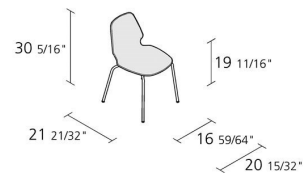

Alias

TINDARI CHAIR / 516

Alfredo Häberli

Armchair with structure in stove enamelled or chromed steel. Seat and back in solid plastic material padded with CFC free expanded polyurethane foam, removable cover in fabric, synthetic-leather or in leather. Also available in stacking version.