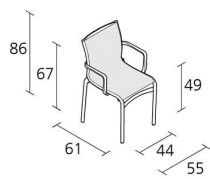

Alias

BIGFRAME 44 OUTDOOR / 440_O

Stacking chair with arms, structure composed of extruded aluminium profile and die-cast aluminium elements, seat and back in fire retardant PVC covered polyester mesh.

INFORMATION

2

Max number pieces
per a box

0,376

Volume in m³

9,25

Gross weight in Kg

FINISHES BIGFRAME 44 OUTDOOR / 440_O

STOVE ENAMELLED ALUMINIUM