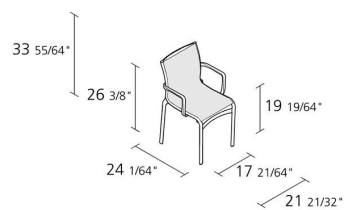

Alias

BIGFRAME 44 OUTDOOR / 440_O

Stacking chair with arms, structure composed of extruded aluminium profile and die-cast aluminium elements, seat and back in fire retardant PVC covered polyester mesh.

INFORMATION

2

Max number pieces
per a box

0,376

Volume in m³

9,25

Gross weight in Kg

FINISHES BIGFRAME 44 OUTDOOR / 440_O

STOVE ENAMELLED ALUMINIUM