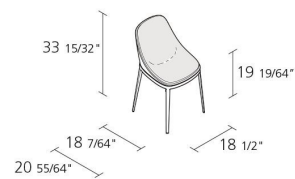

Alias

ELLE SOFT / 071

Eugeni Quittlet

Chair with stove enamelled aluminium structure; shell with armrests in polyurethane TECH® with inner cushion upholstered in Camira® or Kvadrat® fabric or in Pelle Frau® leather.