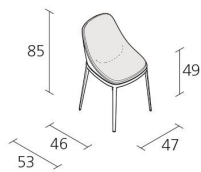

Alias

ELLE SOFT / 071

Eugeni Quittlet

Chair with stove enamelled aluminium structure; shell with armrests in polyurethane TECH® with inner cushion upholstered in Camira® or Kvadrat® fabric or in Pelle Frau® leather.