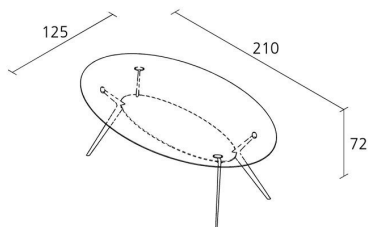

Alias

BIPLANE / 407

Alberto Meda

Oval table with structure composed of 4 legs in die-cast aluminium with painted or polished finishes, connected by a shelf. Top available in:- enamelled scratch resistant MDF thickness 22 mm- marble thickness 20 mm (smooth finish with water-repellent and stain-resistant treatment) Shelf available in enamelled MDF, thickness 15 mm. NOTE for the SHELF: the lacquered MDF shelf has the same finish of the structure. In case of aluminium polished structure and Marble top, the shelf is also in marble.

Volume in m³

58,5

Gross weight in Kg

FINISHES BIPLANE / 407

POLISHED ALUMINIUM

AB

STOVE ENAMELLED ALUMINIUM

A009