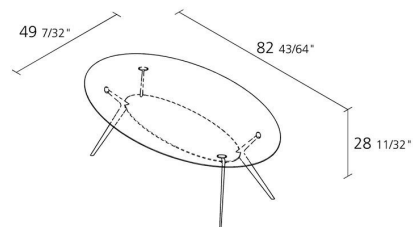

Alias

BIPLANE / 407

Alberto Meda

Oval table with structure composed of 4 legs in die-cast aluminium with painted or polished finishes, connected by a shelf. Top available in:- enamelled scratch resistant MDF thickness 22 mm- marble thickness 20 mm (smooth finish with water-repellent and stain-resistant treatment) Shelf available in enamelled MDF, thickness 15 mm. NOTE for the SHELF: the lacquered MDF shelf has the same finish of the structure. In case of aluminium polished structure and Marble top, the shelf is also in marble.

Volume in m³

58,5

Gross weight in Kg

FINISHES BIPLANE / 407

POLISHED ALUMINIUM

AB

STOVE ENAMELLED ALUMINIUM

A009