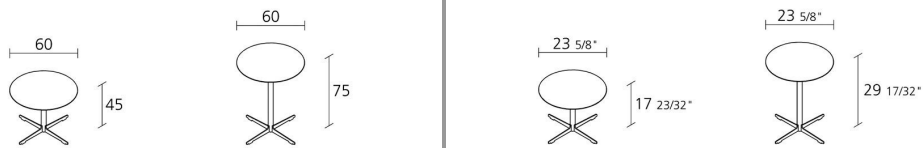

Alias

CROSS TABLE / 572

Alfredo Häberli

Round table with top in white Full Color plywood (thickness 12 mm) and base stove enamelled or chromed steel.

INFORMATION

Warranty 10 years

Recyclable

2

Boxes number

1

Max number pieces
per a box

0,188

Volume in m³

12,8

Gross weight in Kg

FINISHES CROSS TABLE / 572