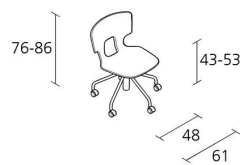

Alias

ERICE STUDIO / 50C

Alfredo Häberli

Height adjustable chair on soft (or hard ***) castors, with 5-star swivel base in stove enamelled steel; seat and back in solid plastic material.*** on request

INFORMATION

Volume in m³

9

Gross weight in Kg

FINISHES ERICE STUDIO / 50C

CHROMED STEEL

CR

STOVE ENAMELLED STEEL

A009