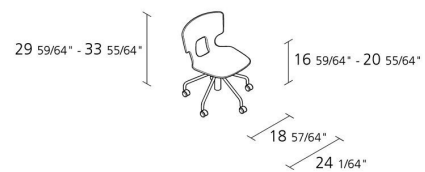

Alias

ERICE STUDIO / 50C

Alfredo Häberli

Height adjustable chair on soft (or hard ***) castors, with 5-star swivel base in stove enamelled steel; seat and back in solid plastic material.*** on request

INFORMATION

Volume in m³

9

Gross weight in Kg

FINISHES ERICE STUDIO / 50C

CHROMED STEEL

CR

STOVE ENAMELLED STEEL

A009