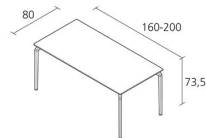

Alias

TEC 800 / 630

Alfredo Häberli

Modular table with structure in die-cast and extruded aluminium.

Top in:

- plywood Full Color th. 12 mm
- bilaminate white th. 18 mm
- plywood whitened or dark oak veneered th. 12 mm