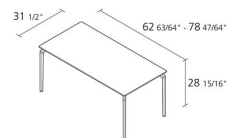

Alias

TEC 800 / 630

Alfredo Häberli

Modular table with structure in die-cast and extruded aluminium.

Top in:

- plywood Full Color th. 12 mm
- bilaminate white th. 18 mm
- plywood whitened or dark oak veneered th. 12 mm