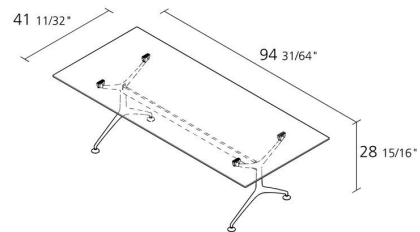

Alias

FRAMETABLE 240 / 496_240

Alberto Meda

Fixed table with structure made of die-cast aluminium elements, with stove enamelled or polished finish. Top:- alveolar aluminium edged with polycarbonate sheet laminate in various colours, thickness 18 mm- extra light tempered glass, thickness 12 mm- glass sandwich, thickness 16 mm