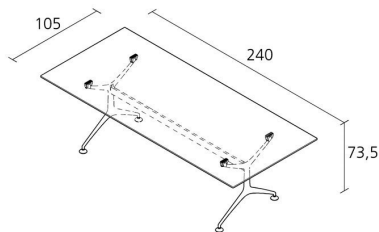

Alias

FRAMETABLE 240 / 496_240

Alberto Meda

Fixed table with structure made of die-cast aluminium elements, with stove enamelled or polished finish. Top:- alveolar aluminium edged with polycarbonate sheet laminate in various colours, thickness 18 mm- extra light tempered glass, thickness 12 mm- glass sandwich, thickness 16 mm