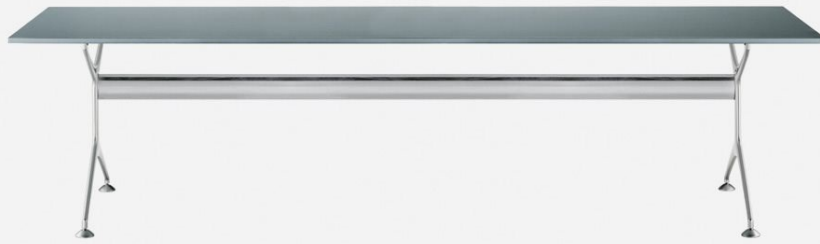

Alias

FRAMETABLE 240 / 496_240

Alberto Meda

Fixed table with structure made of die-cast aluminium elements, with stove enamelled or polished finish. Top:- alveolar aluminium edged with polycarbonate sheet laminate in various colours, thickness 18 mm- extra light tempered glass, thickness 12 mm- glass sandwich, thickness 16 mm