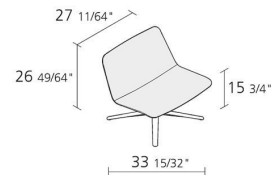

## SLIM LOUNGE LOW 4 / 809

*PearsonLloyd*

Self adjusting swivel base armchair with 4-stars. Structure made of die cast aluminium stove enamelled, polished or chromed. Seat shell made of printed polyurethane and metal frame, with back side made of plastic material covered with Camira® or Kvadrat® fabric or leather Pelle Frau®