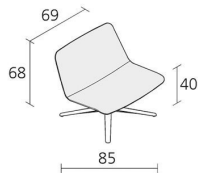

## SLIM LOUNGE LOW 4 / 809

*PearsonLloyd*

Self adjusting swivel base armchair with 4-stars. Structure made of die cast aluminium stove enamelled, polished or chromed. Seat shell made of printed polyurethane and metal frame, with back side made of plastic material covered with Camira® or Kvadrat® fabric or leather Pelle Frau®