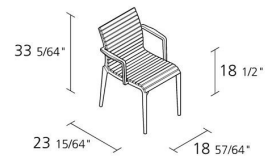

Alias

TEAK CHAIR / 476_O

Alberto Meda

Stacking chair with arms for outdoor use with structure in stove enamelled die-cast aluminium. Seat and back in raw teak flats.

INFORMATION

Warranty 2 years

100% Recyclable

4

Max number of chairs for stacking

1

Boxes number

2

Max number pieces per a box

0,376

Volume in m³