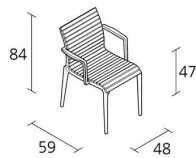

Alias

TEAK CHAIR / 476_O

Alberto Meda

Stacking chair with arms for outdoor use with structure in stove enamelled die-cast aluminium. Seat and back in raw teak flats.

INFORMATION

Warranty 2 years

100% Recyclable

4

Max number of chairs for stacking

1

Boxes number

2

Max number pieces per a box

0,376

Volume in m³