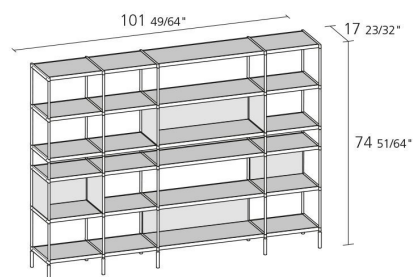

Alias

LIB015 / SEC

Alfredo Häberli

Bookshelf with structure in stove enamelled extruded aluminium. Shelves in oak veneered MDF (natural or stained ash grey). Panels in oak veneered aluminium (natural or stained ash grey).