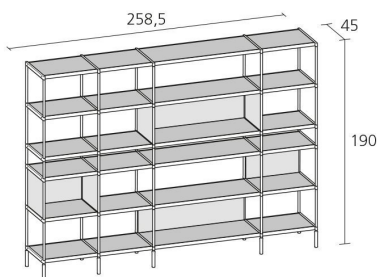

Alias

LIB015 / SEC

Alfredo Häberli

Bookshelf with structure in stove enamelled extruded aluminium. Shelves in oak veneered MDF (natural or stained ash grey). Panels in oak veneered aluminium (natural or stained ash grey).