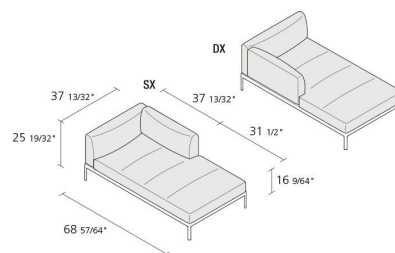

## ALUZEN ANGULAR 175X95 / P05

*Ludovica+Roberto Palomba*

Modular 2- seater corner element with structure in stove enamelled or polished aluminium.  
Seat and back with removable cover in eco-leather, fabric or leather. Available in version  
right or left.