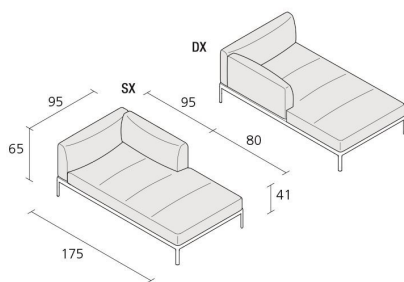

## ALUZEN ANGULAR 175X95 / P05

*Ludovica+Roberto Palomba*

Modular 2- seater corner element with structure in stove enamelled or polished aluminium.  
Seat and back with removable cover in eco-leather, fabric or leather. Available in version  
right or left.