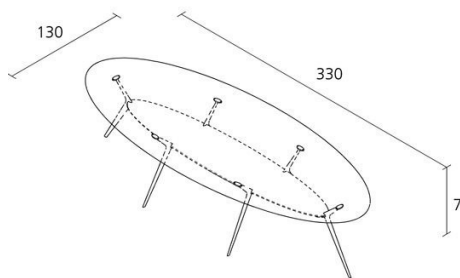

## BIPLANE / 406

*Alberto Meda*

Oval table with structure composed of 6 legs in die-cast aluminium with painted or polished finishes, connected by a shelf. Top available in enamelled scratch resistant MDF thickness 22 mm. Shelf available in enamelled MDF thickness 15 mm.