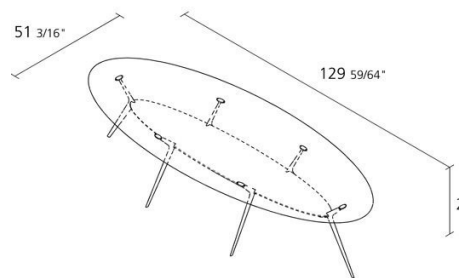

## BIPLANE / 406

*Alberto Meda*

Oval table with structure composed of 6 legs in die-cast aluminium with painted or polished finishes, connected by a shelf. Top available in enamelled scratch resistant MDF thickness 22 mm. Shelf available in enamelled MDF thickness 15 mm.