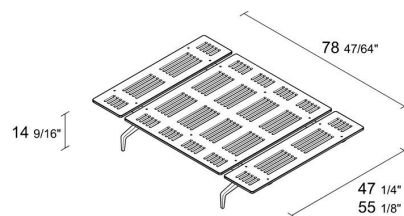

## LEGNOLETTO / LL0

*Alfredo Häberli*

Bed with headboard and foot without edge; legs in polished or stove enamelled die-cast aluminium. Dimensions: - 120x200 cm (suggested mattress dimensions: 110/120x200 cm) - 140x200 cm (suggested mattress dimensions: 130/140x200 cm)