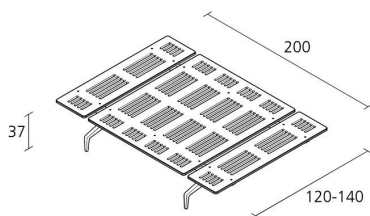

## LEGNOLETTO / LL0

*Alfredo Häberli*

Bed with headboard and foot without edge; legs in polished or stove enamelled die-cast aluminium. Dimensions: - 120x200 cm (suggested mattress dimensions: 110/120x200 cm) - 140x200 cm (suggested mattress dimensions: 130/140x200 cm)