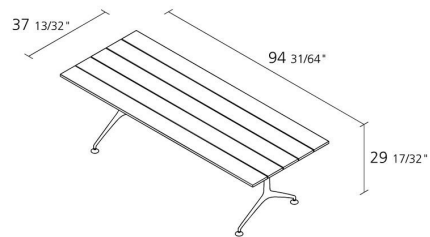

## TEAK TABLE 240 / 486\_240\_O

*Alberto Meda*

Fixed table for outdoor use with structure made of stove enamelled die-cast aluminium elements. Top in raw teak flats made up of strips joined together (Finger Joint).

Max number pieces  
per a box

0,265

Volume in m<sup>3</sup>

87,5

Gross weight in Kg

---