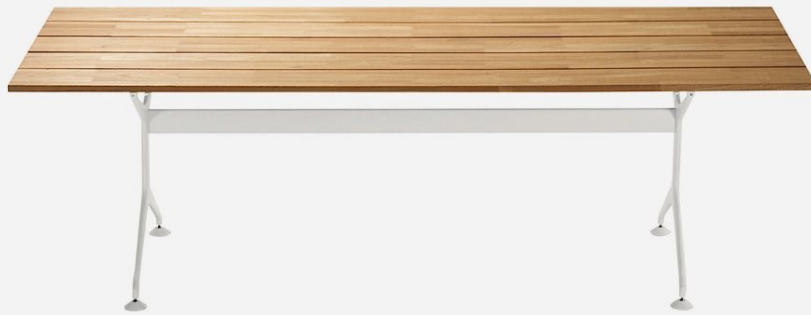

## TEAK TABLE 240 / 486\_240\_O

*Alberto Meda*

Fixed table for outdoor use with structure made of stove enamelled die-cast aluminium elements. Top in raw teak flats made up of strips joined together (Finger Joint).