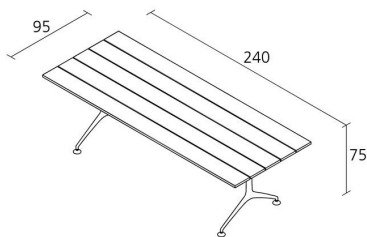

## TEAK TABLE 240 / 486\_240\_O

*Alberto Meda*

Fixed table for outdoor use with structure made of stove enamelled die-cast aluminium elements. Top in raw teak flats made up of strips joined together (Finger Joint).

Max number pieces  
per a box

0,265

Volume in m<sup>3</sup>

87,5

Gross weight in Kg

---