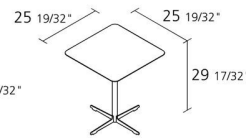

## CROSS TABLE / 574

*Alfredo Häberli*

Square table with top in white Full Color laminate (thickness 12 mm) and base stove enamelled or chromated steel.

Max number pieces  
per a box

0,194

Volume in m<sup>3</sup>

15,3

Gross weight in Kg

---