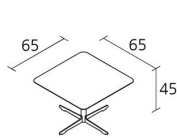

## CROSS TABLE / 574

*Alfredo Häberli*

Square table with top in white Full Color laminate (thickness 12 mm) and base stove enamelled or chromated steel.

Max number pieces  
per a box

0,194

Volume in m<sup>3</sup>

15,3

Gross weight in Kg

---