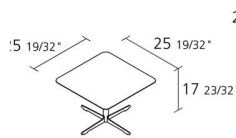

## CROSS TABLE / 574

*Alfredo Häberli*

Square table with top in white Full Color laminate (thickness 12 mm) and base stove enamelled or chromated steel.

Max number pieces  
per a box

0,194

Volume in m<sup>3</sup>

15,3

Gross weight in Kg

---