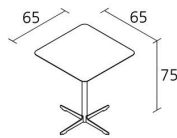

## CROSS TABLE / 574

*Alfredo Häberli*

Square table with top in white Full Color laminate (thickness 12 mm) and base stove enamelled or chromated steel.

Max number pieces  
per a box

0,194

Volume in m<sup>3</sup>

15,3

Gross weight in Kg

---