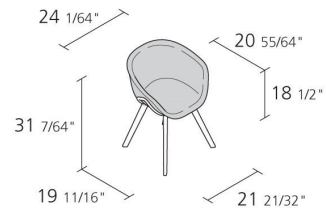

Alias

IKO SOFT WOOD / 06B

Patrick Norguet

Small armchair with shell in lacquered plastic material matched with CFC-free expanded polyurethane; eco-leather, fabric or leather upholstery (not removable). Solid wood structure in natural oak or ash grey oak. Belt in stove enamelled steel.

NOTE: it is possible to choose two different colors for the inner and outer seat cover.