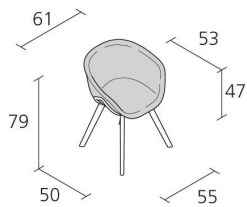

Alias

IKO SOFT WOOD / 06B

Patrick Norguet

Small armchair with shell in lacquered plastic material matched with CFC-free expanded polyurethane; eco-leather, fabric or leather upholstery (not removable). Solid wood structure in natural oak or ash grey oak. Belt in stove enamelled steel.

NOTE: it is possible to choose two different colors for the inner and outer seat cover.