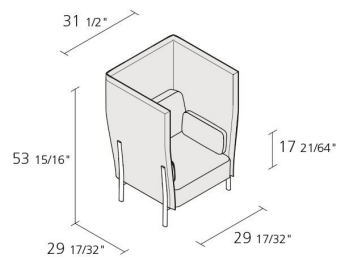

Alias

ELEVEN HIGH BACK / 865

PearsonLloyd

One-seater sofa with die-cast aluminium legs and steel frame. Seat cushion, back and arms in polyurethane covered with fabric. Panels covered with fabric.

INFORMATION

Max number pieces
per a box

1,116

Volume in m³

61

Gross weight in Kg

FINISHES ELEVEN HIGH BACK / 865

POLISHED ALUMINIUM

AB