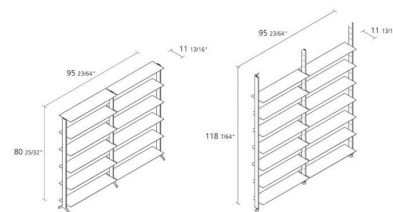

Alias

ALINE / J01

Dante Bonuccelli

Bookshelf with structure in extruded aluminium e shelves in stove enamelled aluminium 300mm depth. Height adjustable feet in matt anodized aluminium. Self standing height: 2052 mm Ceiling height: 3000 mm (NOTE: adjusting the feet at the maximum height it can be used also for ceilings up to 3100 mm)

IMPORTANT: floor/ceiling uprights: verify the requirements and indications specified in the assembly instructions available for download under the following link: <http://alias.design/en-us/products/aline>