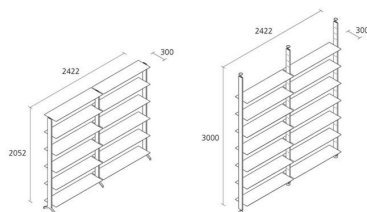

Alias

ALINE / J01

Dante Bonuccelli

Bookshelf with structure in extruded aluminium e shelves in stove enamelled aluminium 300mm depth. Height adjustable feet in matt anodized aluminium. Self standing height: 2052 mm Ceiling height: 3000 mm (NOTE: adjusting the feet at the maximum height it can be used also for ceilings up to 3100 mm)

IMPORTANT: floor/ceiling uprights: verify the requirements and indications specified in the assembly instructions available for download under the following link: <http://alias.design/en-us/products/aline>