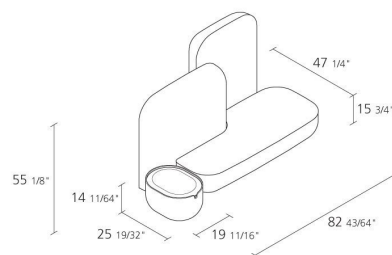

Alias

OKOME / O04

Nendo

Seat composition with seat and backrest covered with eco-leather Serge Ferrari®, Camira® or Kvadrat® fabric. OPTIONAL: Small table with drawer for cable management in lacquered plastic material (code 23A).