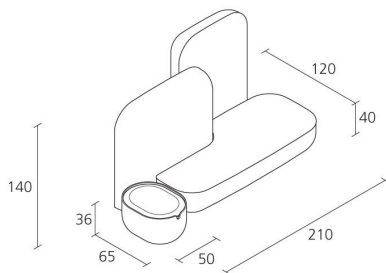

Alias

OKOME / O04

Nendo

Seat composition with seat and backrest covered with eco-leather Serge Ferrari®, Camira® or Kvadrat® fabric. OPTIONAL: Small table with drawer for cable management in lacquered plastic material (code 23A).