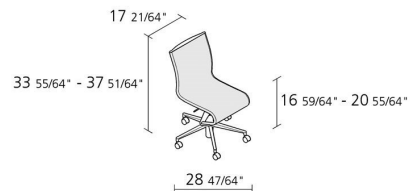

## ROLLINGFRAME 44 / 432

*Alberto Meda*

Height adjustable chair with soft (or hard or soft breaking \*\*\*) castors and 5-star swivel base.

Structure made of extruded aluminium profile and die-cast aluminium elements; seat and back in fire retardant PVC covered polyester mesh or in Camira® or Kvadrat® fabric or in Pelle Frau® leather.\*\*\* on request

Boxes number

1

Max number pieces  
per a box

0,376

Volume in m<sup>3</sup>

14,7

Gross weight in Kg

---