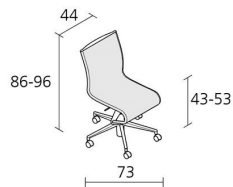

## ROLLINGFRAME 44 / 432

*Alberto Meda*

Height adjustable chair with soft (or hard or soft breaking \*\*\*) castors and 5-star swivel base.

Structure made of extruded aluminium profile and die-cast aluminium elements; seat and back in fire retardant PVC covered polyester mesh or in Camira® or Kvadrat® fabric or in Pelle Frau® leather.\*\*\* on request