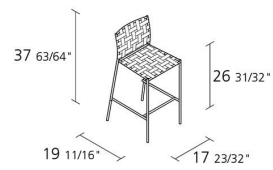

Alias

TAGLIATELLE STOOL / 718

Jasper Morrison

Medium height stool and structure in stove enamelled steel. Seat and back covered with belts of an elastic material arranged in a criss cross pattern.

INFORMATION

8,2

Gross weight in Kg

FINISHES TAGLIATELLE STOOL / 718

STOVE ENAMELLED STEEL

A019 A022

ELASTIC BELTS

FE03 FE04 FE05 FE06 FE08 FE09 FE10