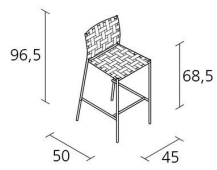

Alias

TAGLIATELLE STOOL / 718

Jasper Morrison

Medium height stool and structure in stove enamelled steel. Seat and back covered with belts of an elastic material arranged in a criss cross pattern.

INFORMATION

8,2

Gross weight in Kg

FINISHES TAGLIATELLE STOOL / 718

STOVE ENAMELLED STEEL

A019 A022

ELASTIC BELTS

FE03 FE04 FE05 FE06 FE08 FE09 FE10